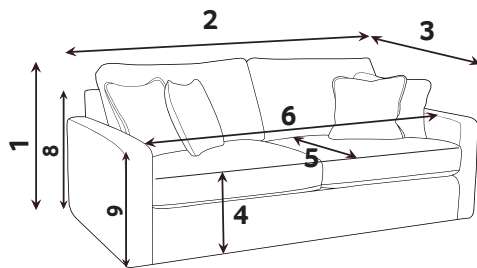

DANBURY DIMENSIONS (CM)

* Estimated dimension only

AVAILABLE PIECES	HEIGHT 1	WIDTH 2	DEPTH 3	SEAT HEIGHT 4	SEAT DEPTH 5	SEAT WIDTH 6	ACCESS DIAGONAL 7	OUTBACK HEIGHT 8	ARM HEIGHT 9	WEIGHT (KG)	PILLOW BACK NUMBER	SCATTER CUSHIONS & BOLSTERS
4 SEATER SOFA (4ST)	104	235	98	57	61	182	250	78	76	68.5	5	2 scatters, 1 bolster
3 SEATER SOFA (3ST)	104	206	98	57	61	154	223	78	76	65.6	5	2 scatters, 1 bolster
2 SEATER SOFA (2ST)	104	186	98	57	61	131	206	78	76	53	3	2 scatters
LOVE CHAIR (LOV)	104	132	98	57	61	76	159	78	76	41	N/A	2 scatters
ARMCHAIR (1ST)	104	*120	98	57	61	*62	*147	78	76	*40	N/A	1 scatter
ACCENT PIECES												
YORK ACCENT CHAIR (ACH)	85	76	81	45	50	48	N/A	N/A	N/A	19.5	N/A	1 scatter
DANBURY FOOTSTOOL (FST)	37	92	92	N/A	N/A	N/A	114	N/A	N/A	18	N/A	N/A
DANBURY STORAGE FOOTSTOOL (FSS)	41	93	71	N/A	N/A	N/A	N/A	N/A	N/A	24.5	N/A	N/A

- Hardwood & composite board frame.
- Dowelled, screwed, glued & stapled joinery.
- Available with a choice of Mid Oak & Walnut feet.

- Reversible, high performance DuoFlex seating.
- Fibre filled standard backs for added comfort.
- Sumptuous feather filled pillow backs.
- Feather filled scatters and bolsters included.

- Serpentine seat springs & silent wire.
- Elasticated back webbing.

DIMENSION GUIDE

- 1 - HEIGHT
- 2 - WIDTH
- 3 - DEPTH
- 4 - SEAT HEIGHT
- 5 - SEAT DEPTH (STD & PILLOW)
- 6 - SEAT WIDTH
- 7 - DIAGONAL ACCESS
- 8 - OUTBACK HEIGHT
- 9 - ARM HEIGHT

Illustrations used for reference only.

Check the diagonal access dimension to ensure furniture will fit in your home.