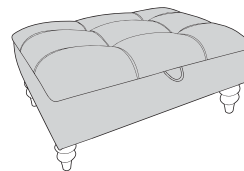

Danbury Storage Footstool (FSS)