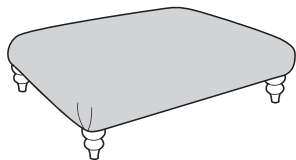

Danbury Footstool (FST)