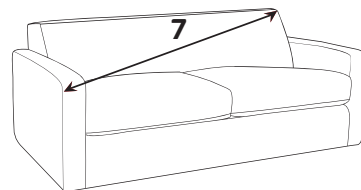

DANBURY DIMENSIONS (CM)

* Estimated dimension only

AVAILABLE PIECES	HEIGHT 1	WIDTH 2	DEPTH 3	SEAT HEIGHT 4	SEAT DEPTH 5	SEAT WIDTH 6	ACCESS DIAGONAL 7	OUTBACK HEIGHT 8	ARM HEIGHT 9	WEIGHT (KG)	PILLOW BACK NUMBER	SCATTER CUSHIONS & BOLSTERS
4 SEATER SOFA (4ST)	104	235	98	57	61	182	250	78	76	68.5	5	2 scatters, 1 bolster
3 SEATER SOFA (3ST)	104	206	98	57	61	154	223	78	76	65.6	5	2 scatters, 1 bolster
2 SEATER SOFA (2ST)	104	186	98	57	61	131	206	78	76	53	3	2 scatters
LOVE CHAIR (LOV)	104	132	98	57	61	76	159	78	76	41	N/A	2 scatters
ARMCHAIR (1ST)	104	*120	98	57	61	*62	*147	78	76	*40	N/A	1 scatter
ACCENT PIECES												
YORK ACCENT CHAIR (ACH)	85	76	81	45	50	48	N/A	N/A	N/A	19.5	N/A	1 scatter
DANBURY FOOTSTOOL (FST)	37	92	92	N/A	N/A	N/A	114	N/A	N/A	18	N/A	N/A
DANBURY STORAGE FOOTSTOOL (FSS)	41	93	71	N/A	N/A	N/A	N/A	N/A	N/A	24.5	N/A	N/A

- Hardwood & composite board frame.
- Dowelled, screwed, glued & stapled joinery.
- Available with a choice of Mid Oak & Walnut feet.

- Reversible, high performance DuoFlex seating.
- Fibre filled standard backs for added comfort.
- Sumptuous feather filled pillow backs.
- Feather filled scatters and bolsters included.

- Serpentine seat springs & silent wire.
- Elasticated back webbing.

DIMENSION GUIDE

- 1 - HEIGHT
- 2 - WIDTH
- 3 - DEPTH
- 4 - SEAT HEIGHT
- 5 - SEAT DEPTH (STD & PILLOW)
- 6 - SEAT WIDTH
- 7 - DIAGONAL ACCESS
- 8 - OUTBACK HEIGHT
- 9 - ARM HEIGHT

Illustrations used for reference only.

Check the diagonal access dimension to ensure furniture will fit in your home.

Please note: All dimension are approximate. Allow tolerance of +/- 2.5cm.

DuoFlex

A high density foam seat with a foam wrap. DuoFlex seat cushions are fully reversible.

CARE GUIDE